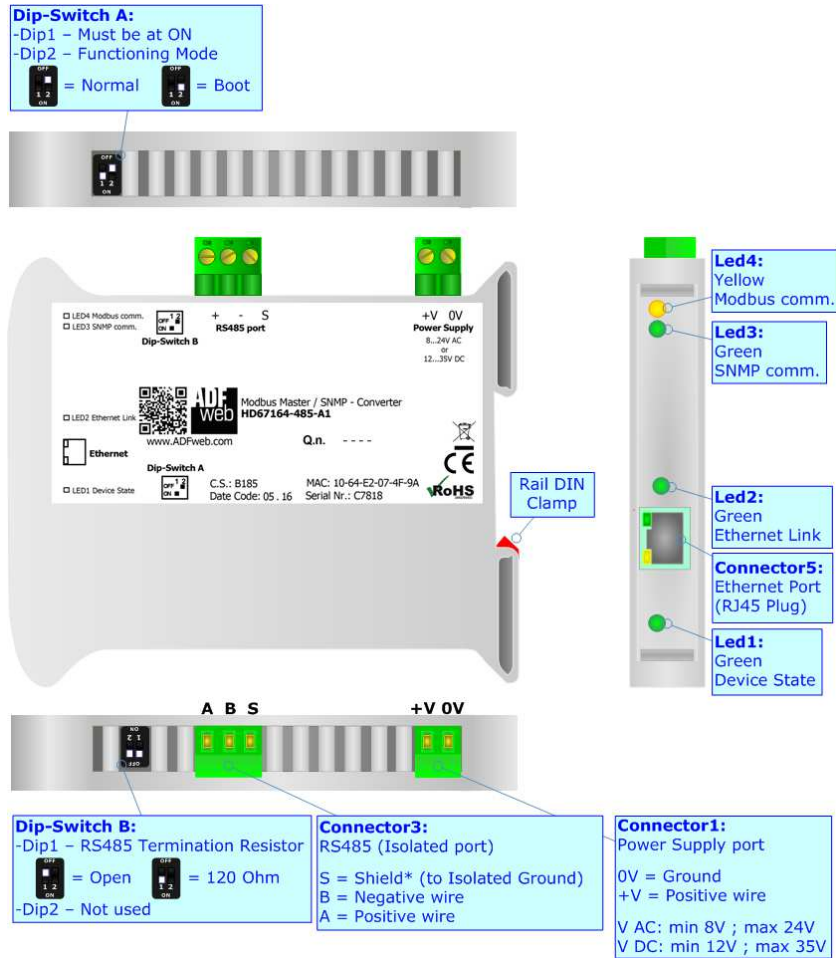

Modbus Master / SNMP Agent - Converter

To obtain the complete manual please go to:

www.adfweb.com/download/filefold/MN67164_ENG.pdf

To obtain the new version of this box sheet please go to:

www.adfweb.com/download/filefold/BS67164-485-A1_ENG.pdf

CONNECTION SCHEME:

CONFIGURATION SOFTWARE:

For setting up the device you need the software named SW67164. To obtain this software please go to:

www.adfweb.com/download/filefold/SW67164.zip

ADFweb.com s.r.l.
www.adfweb.com
support@adfweb.com

Manual

Box-Sheet

Software