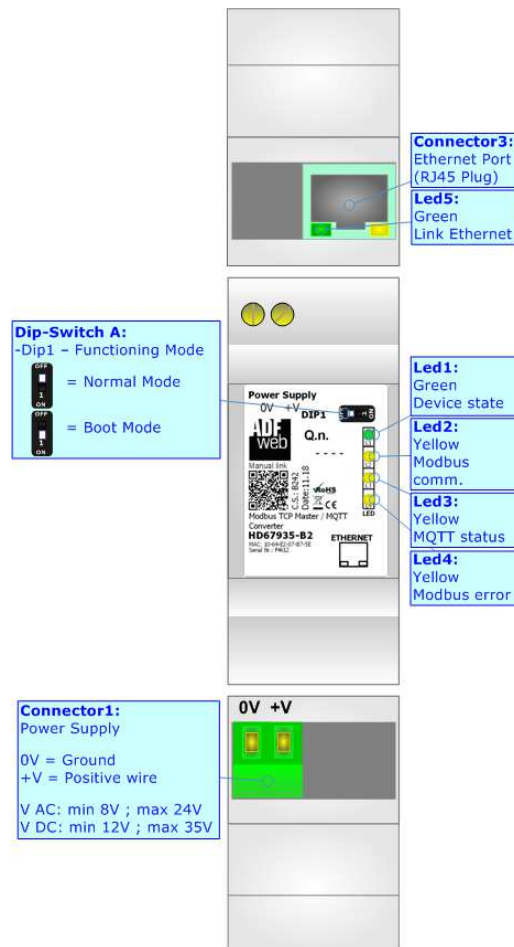

## Modbus TCP master / MQTT - Converter

To obtain the complete manual please go to:

[www.adfweb.com/download/filefold/MN67935\\_ENG.pdf](http://www.adfweb.com/download/filefold/MN67935_ENG.pdf)

To obtain the new version of this box sheet please go to:

### CONNECTION SCHEME: