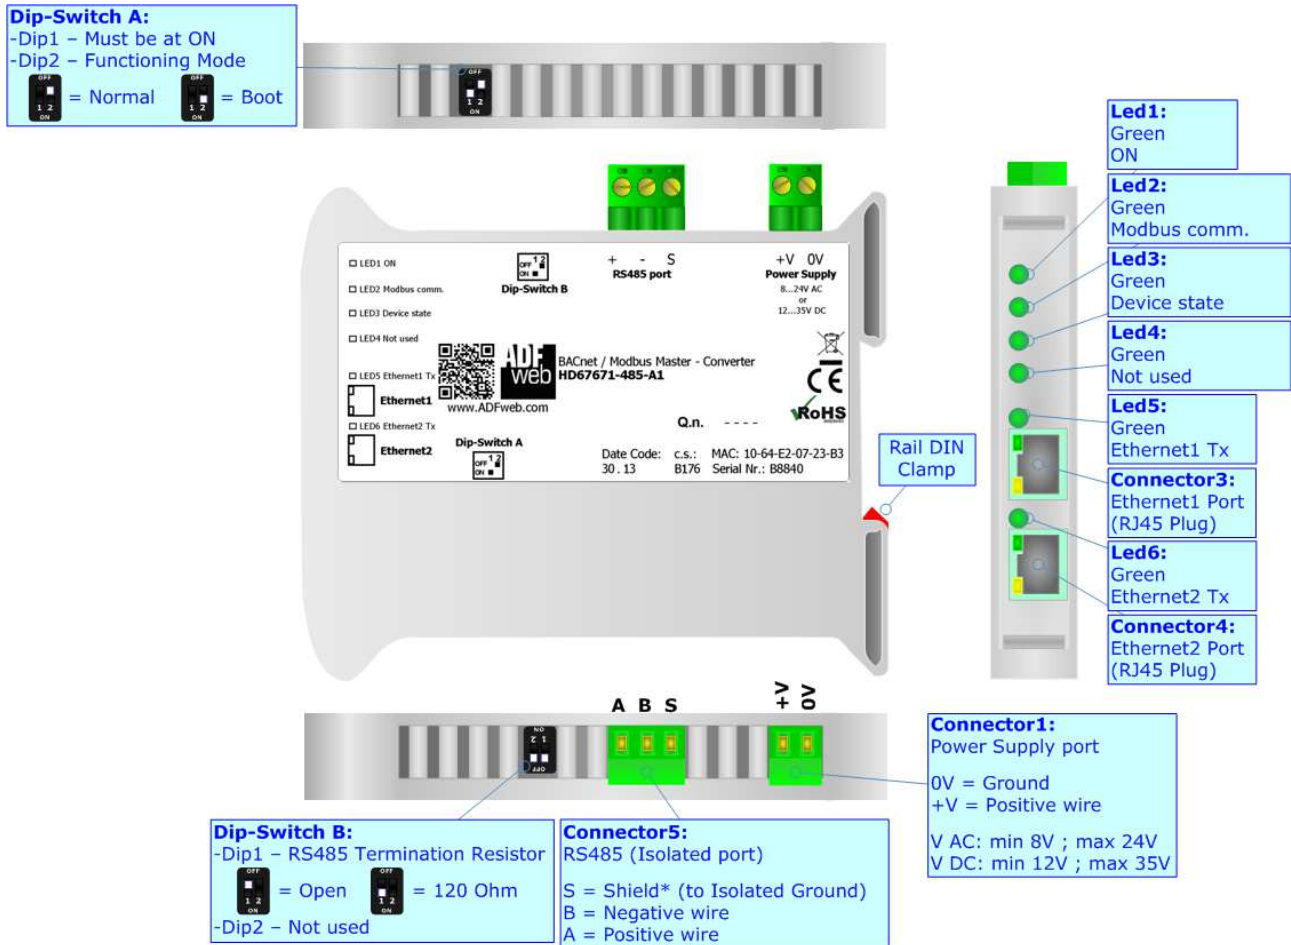

BACnet/IP slave / Modbus master - Converter

To obtain the complete manual please go to:

www.adfweb.com/download/filefold/MN67671_ENG.pdf

To obtain the new version of this box sheet please go to:

www.adfweb.com/download/filefold/BS67671-IP-4-A1_ENG.pdf

CONNECTION SCHEME:

CONFIGURATION SOFTWARE:

For setting up the device you need the software named SW67671. To obtain this software please go to:

www.adfweb.com/download/filefold/SW67671.zip

ADFweb.com s.r.l.
 www.adfweb.com
 support@adfweb.com