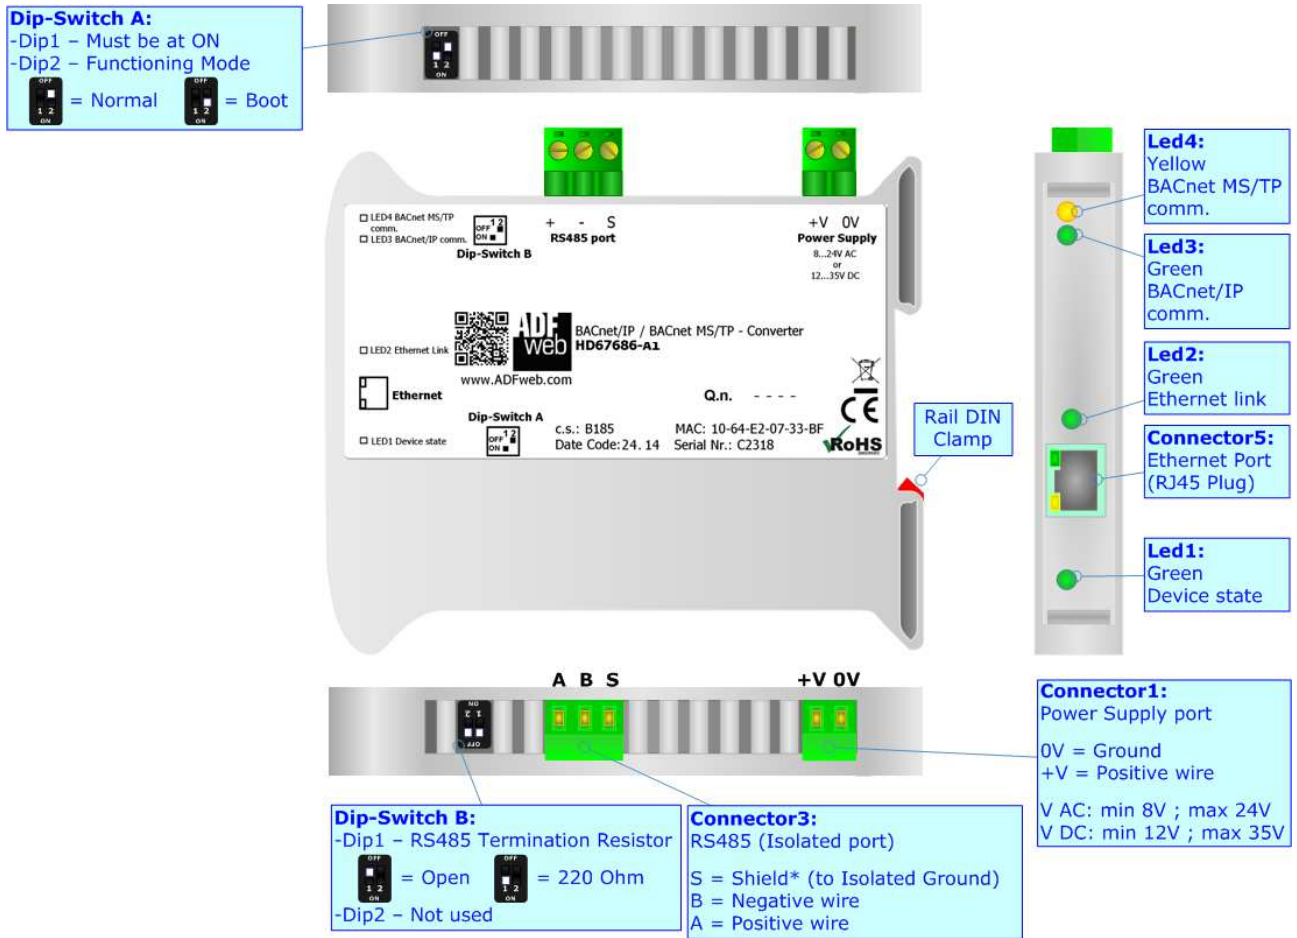

## BACnet/IP / BACnet MS/TP - Converter

To obtain the complete manual please go to:

[www.adfweb.com/download/filefold/MN67686\\_ENG.pdf](http://www.adfweb.com/download/filefold/MN67686_ENG.pdf)

To obtain the new version of this box sheet please go to:

### CONNECTION SCHEME: